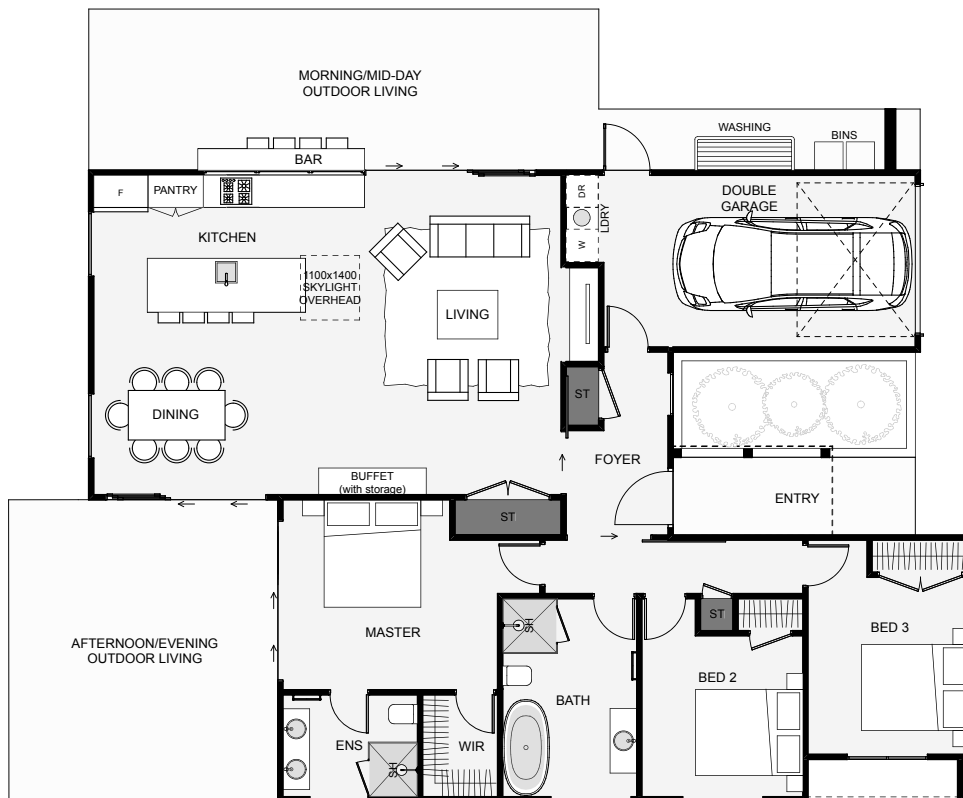

This beautiful board and batten home has all the traditional exterior detailing to give off that timeless homely feel. Inside, the main living is open plan with a high sloping ceiling and an amazing alfresco flow to an outdoor kitchen bar. The bedroom wing can be closed off from the rest of the house for privacy and the garage can extend to a double if needed. If you want a home with a style that will remain relevant for a long time, this will do it!

Floor Area: 149m²

 1
  3
  2
  1
 15.5 m 11.8m

Contact Kurt:

Ph: 021 368 081

E: darcyhomes@outlook.com

W: www.darcyhomes.co.nz