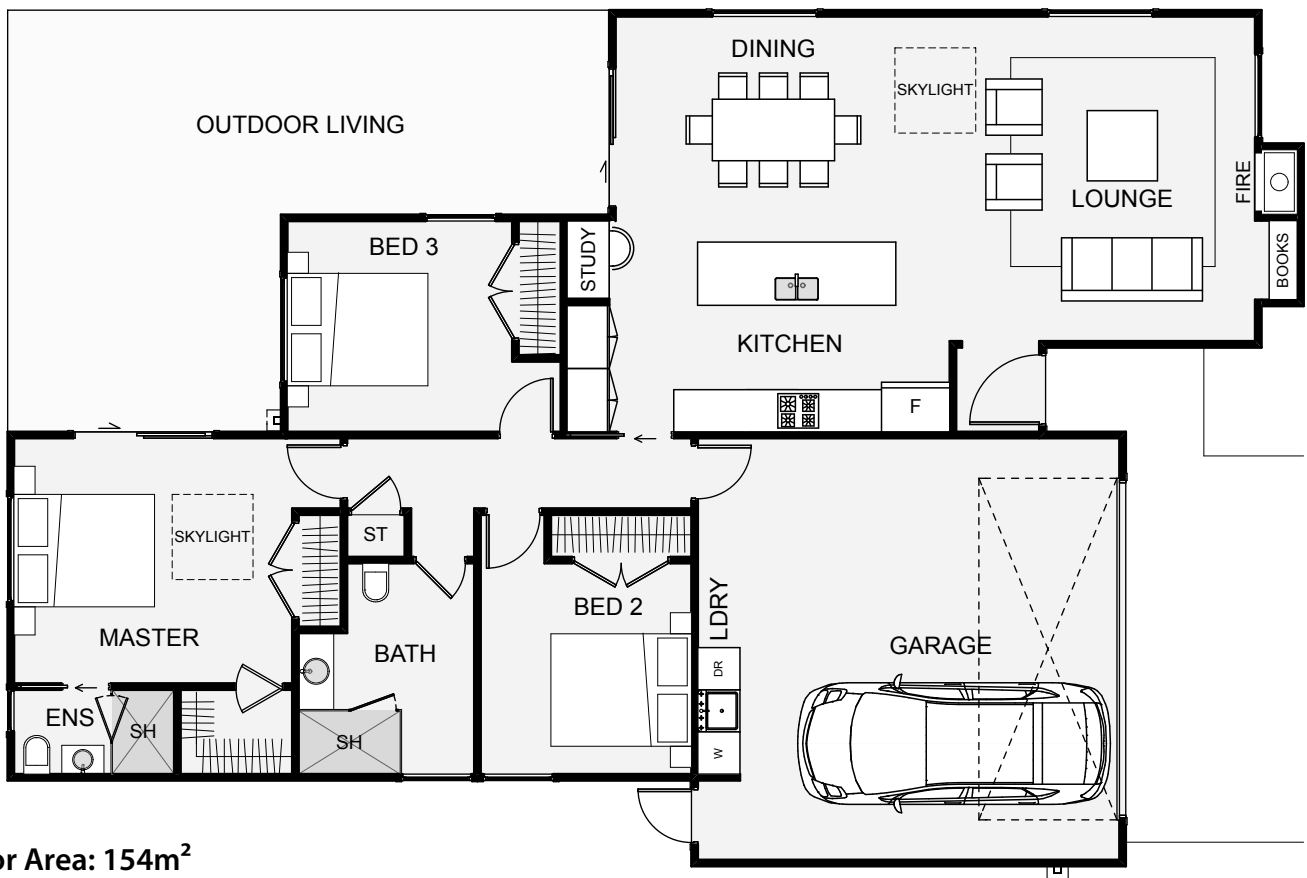

Designed as a compact home with a small footprint and narrow in width. The home includes everything one needs in a modern home and can be suited to a large number of sections. The change in exterior shapes allows for two cladding types to be used and look great while doing so. The hallway of this home can also be extended to add another room or brought in to make it a two bedroom home. Your money is well spent on a cost effective, yet architectural home with this new home design.

Floor Area: 154m²

 2
  3
  2
  17.8m
  12.2m

Contact Kurt:

Ph: 021 368 081

E: darcyhomes@outlook.com

W: www.darcyhomes.co.nz