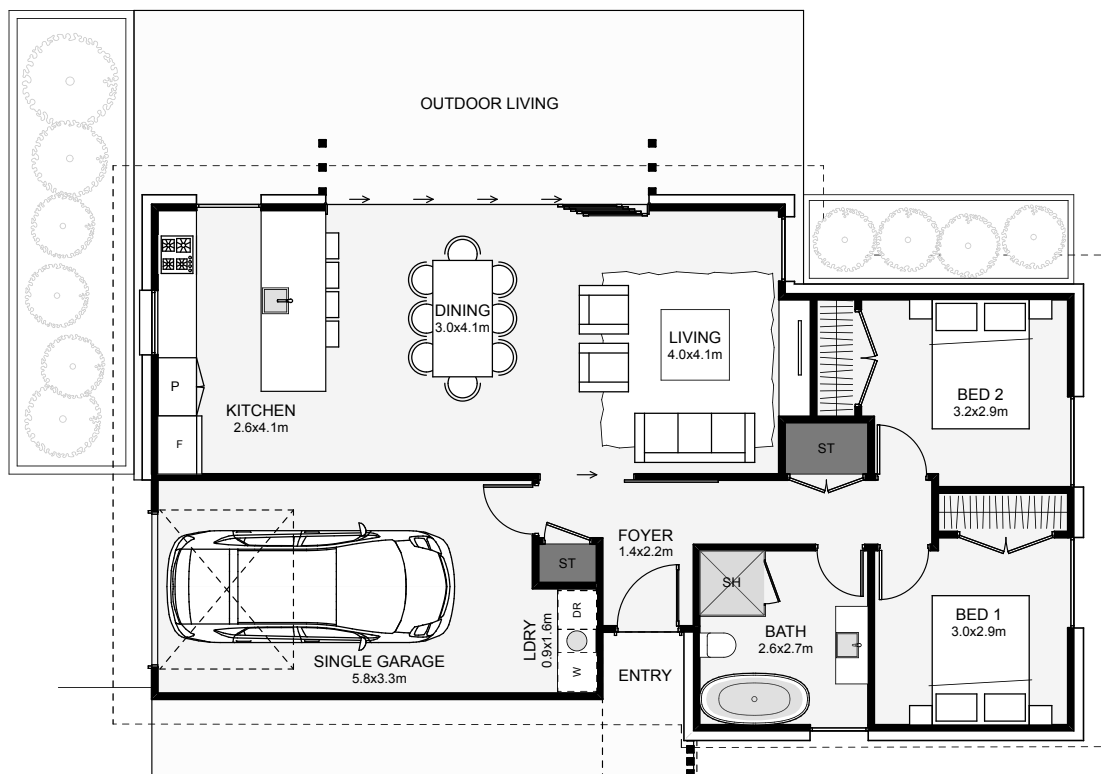

Over the beach, across your lawn or out to your trees, this home will absorb all those views from the kitchen, dining and lounge! The layout inside is simple and effective. The entry is private, the bedrooms are positioned for early sun, the living has an inset area for entertainment or a bookshelf, It's all just waiting for you to build!

Floor Area: 104m²

 1
  2
  1
  1
  14.3m
  8.1m

Contact Kurt:

Ph: 021 368 081

E: darcyhomes@outlook.com

W: www.darcyhomes.co.nz